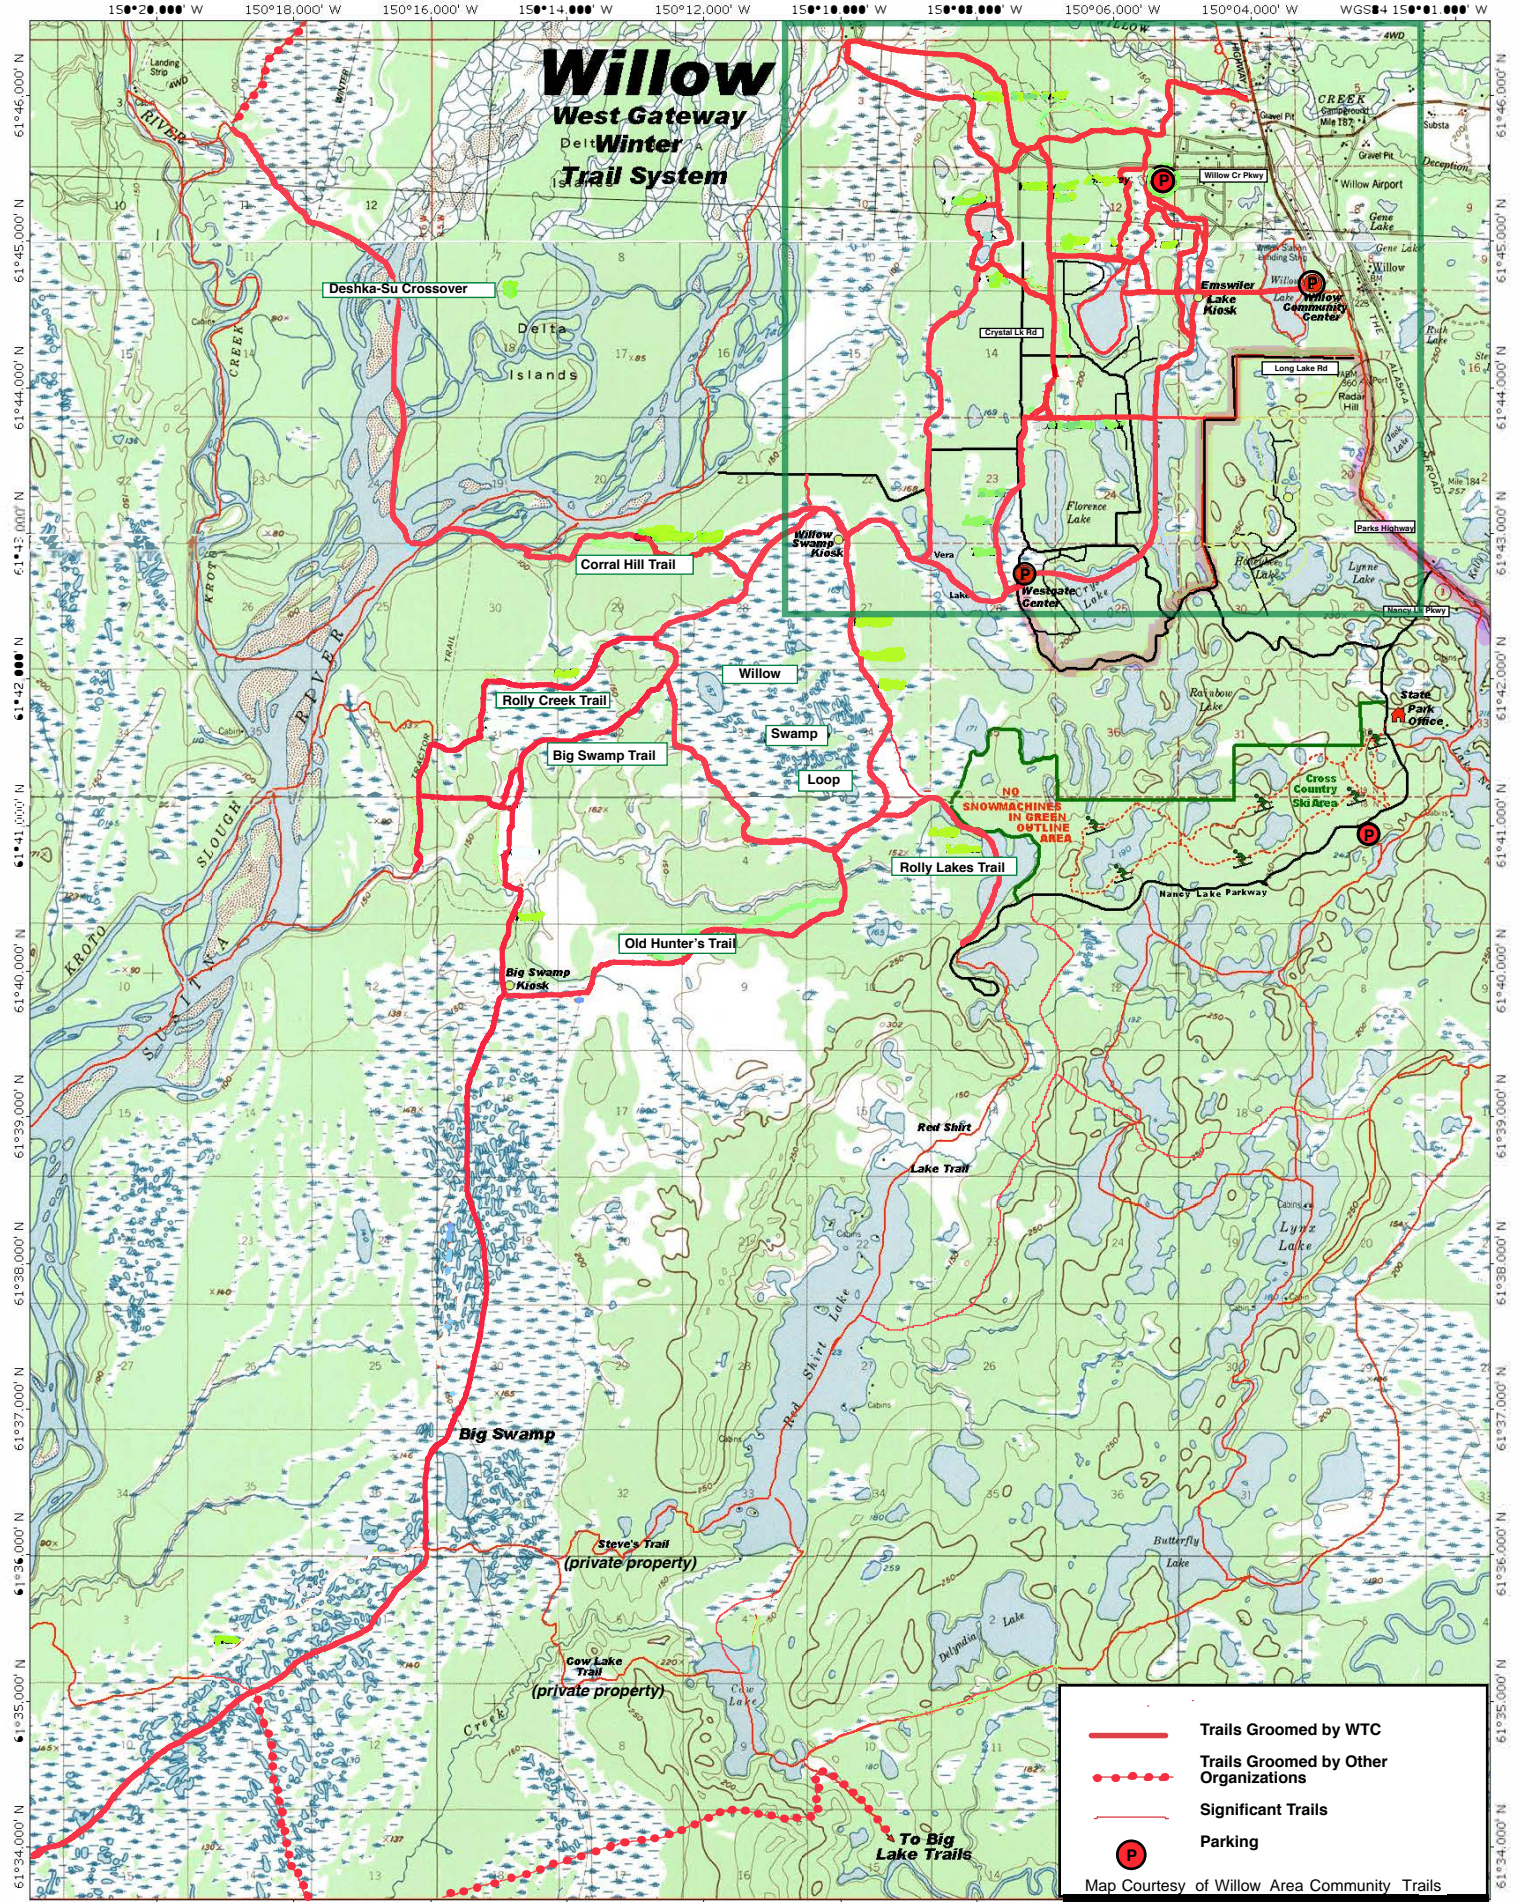

Willow West Gateway Delta Winter Trail System

— Trails Groomed by WTC
⋯ Trails Groomed by Other Organizations
— Significant Trails
P Parking
 Map Courtesy of Willow Area Community Trails